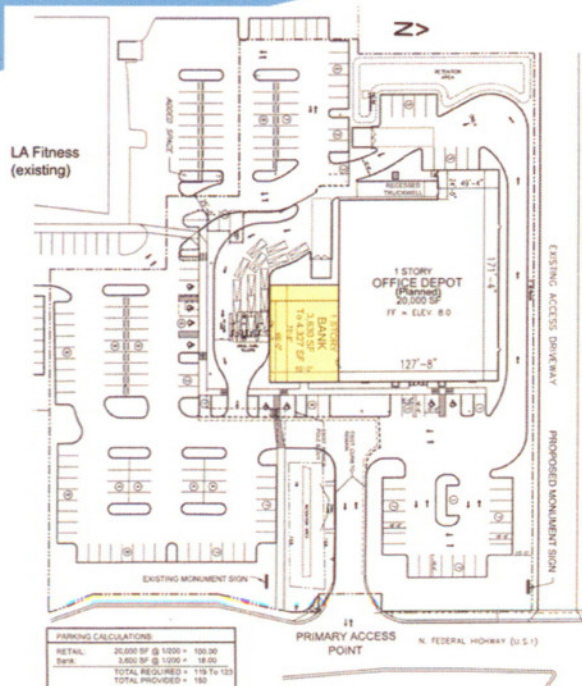

Prime Federal Highway Bank Location Fort Lauderdale, FL

One half mile north of Oakland Park Blvd.

**Adjacent to a new Office Depot
Up to 4,327 sf w/ drive thrus**

**4901 N Federal Highway, Suite 100
Fort Lauderdale, FL 33308
954.491.3848 Ext. 12**